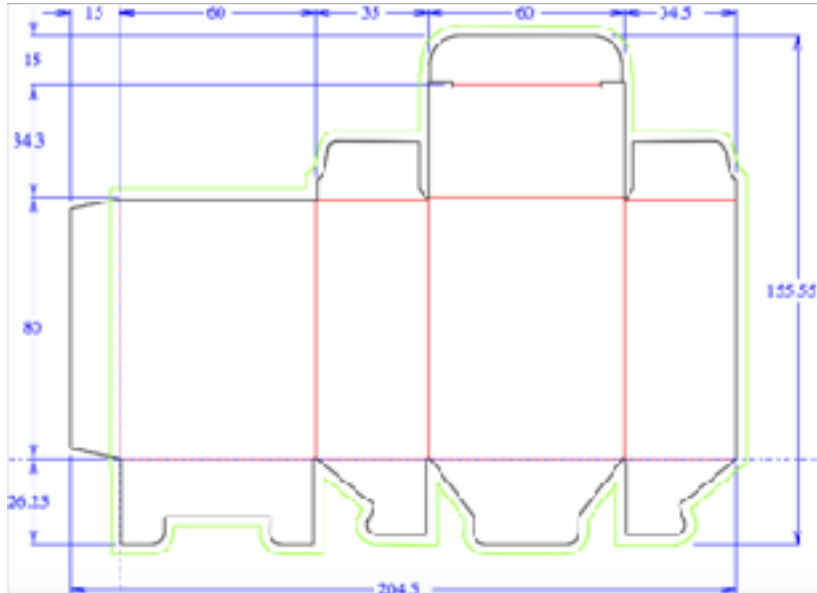

# Soap packaging box Die line template

Die line template Size: Length x Width x Hight: 60 x 35 x 80mm

Black line: Cut line. Red line: Fold line. Green Line: Bleed line

3D:

## Design Reference and tips:

\*\*\*You could windows them as you wish.

[Click to Download other template](#)

If 1000 boxes, EXW price will be \$168 in total.

Email to have your custom quote: [info@onpaperbox.com](mailto:info@onpaperbox.com)